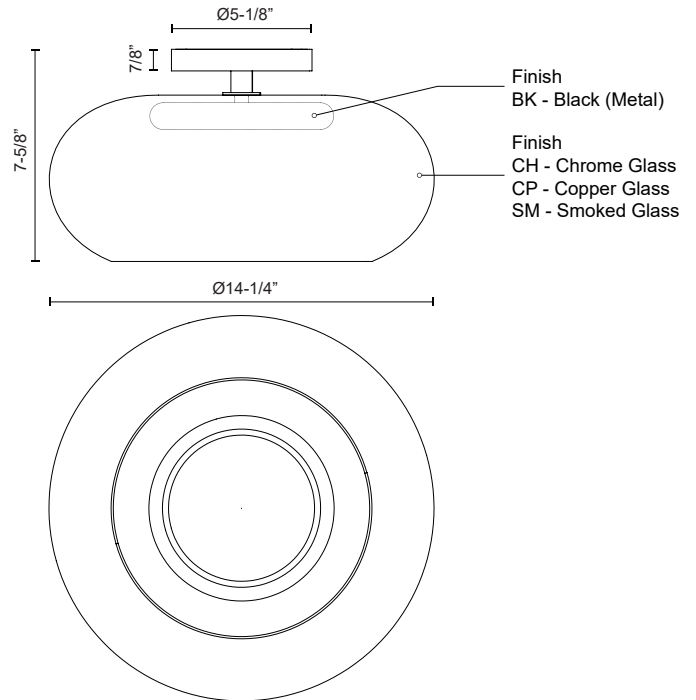

TRINITY SF62014

SEMI FLUSH

PROJECT

SPECIFICATION DETAILS

Fixture Dimensions	D14-1/4" x H7-5/8"
Light Source	AC LED Module
Wattage	21W
Total Lumens	1840lm
Delivered Lumens	BK/CH-560lm; BK/CP-665lm; BK/SM-970lm;
Voltage	120V
Color Temperature	3000K
CRI (Ra)	90CRI
Optional Color Temps	2700K - 5000K Available, Minimum Order Quantities Apply
LED Rated Life	50,000 hours
Dimming	100% - 10%, ELV Dimmer (Not Included)
Shade Details	Smoked or Metallic Finish Glass Shade
Location	Dry
Canopy Dimensions	D5-1/8" x H7/8"
Paint Finish	BK02

* For custom options, consult factory for details.

* For warranty information, please visit www.kuzcolighting.com/warranty

DESCRIPTION

A trio of modern and trendy glass finishes make up the endless possibilities of the Trinity collection. Available in multiple pendant shapes and a stunning semi-flush configuration, the Trinity's versatility and standout finishes are sure to be a hit in any space.

KUZCO

CANADA: 19054 28TH AVENUE - SURREY, BC V3Z 6M3

USA: 3035 E. LONE MOUNTAIN ROAD - LAS VEGAS, NV 89081

WWW.KUZCOLIGHTING.COM

© 2022 KUZCO LIGHTING. ALL RIGHTS RESERVED.

COMMENT